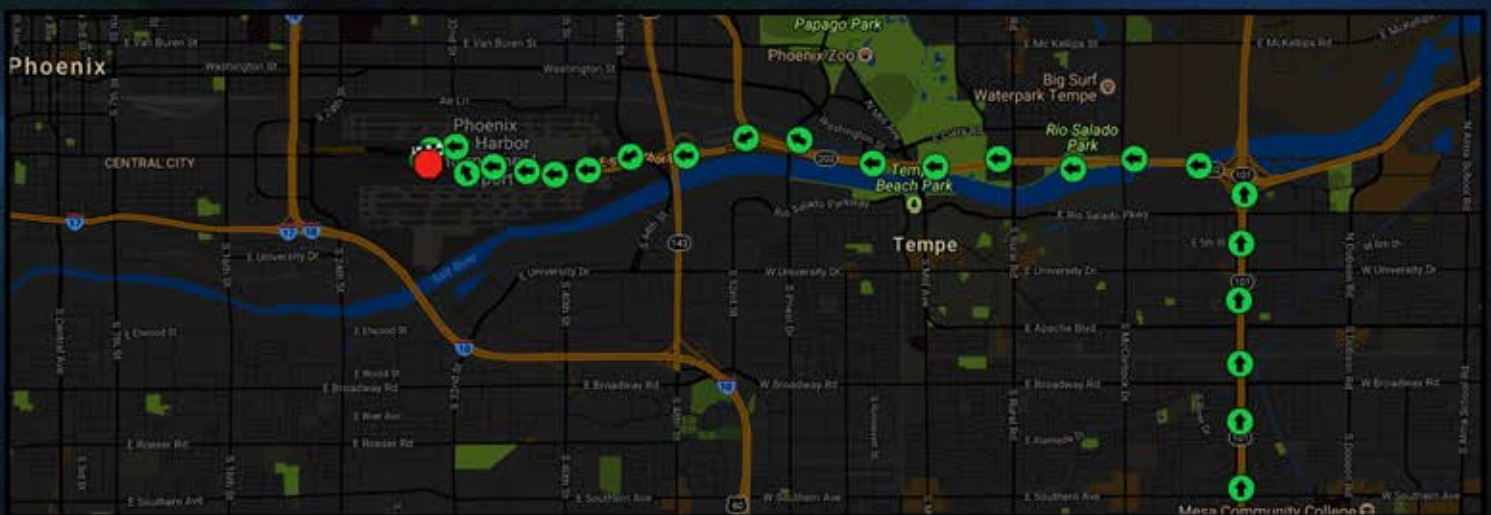

ULTRATRACKER HSPA

SIMPLE SLAP AND GO TRACKER - AT&T 3G HSPA

5.67 x 2.28 x 1.76 Inches

5 Second Tracking

3 Axis Accelerometer

Supports inductive charging

Tracks 30+ Days with 2 hours of tracking per day

Waterproof Enclosure with Magnets (IPX6)